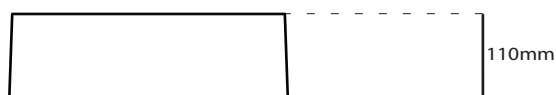

ATTENZIONE:

Galassia Spa persegue la filosofia di migliorare i prodotti aggiungendo nuovi materiali, innovazioni progettuali e tecnologie produttive. L'azienda si riserva di cambiare schede tecniche e caratteristiche di funzionamento degli articoli in ogni momento e senza necessità di preavviso. I pesi possono subire variazioni del 20%.

ATTENTION:

Galassia Spa is constantly improving its products by adding new materials, new projects and modern production technologies. The company reserves the right to change any technical specifications/ dimension and/or operating characteristics of the products at any time and without giving notice. the ceramic items weight may vary up to 20%