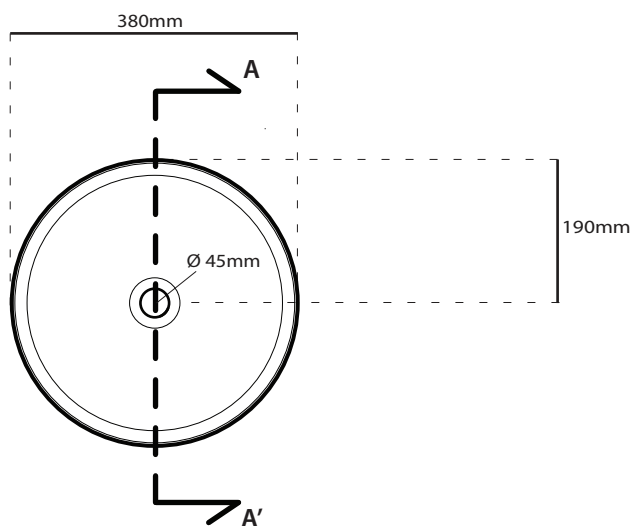

Art. **7405**

INFO

LAVABO
Washbasin

PESO **Kg 6**
Weight

REVISIONE
Silvano Mariano

DATA
28/10/15

CE EN 146688

COLORI

BIANCO LUCIDO cod. **7405**
Glossy White

BIANCO MATT cod. **7405MT**
Matt White

NERO LUCIDO cod. **7405NE**
Glossy Black

NERO MATT cod. **7405NEMT**
Matt Black

SABBIA cod. **7405SA**
Sand

OTTANIO cod. **7405ON**
Blue Petrol

ACCESSORI

PILETTA CON COVER IN CERAMICA
Open drain with ceramic cover

cod. **9916** cod. **9916MT**

cod. **9916NE**

cod. **9916NEMT**

cod. **9916SA**

cod. **9916ON**

SEZIONE A- A'

ATTENZIONE:

Galassia Spa persegue la filosofia di migliorare i prodotti aggiungendo nuovi materiali, innovazioni progettuali e tecnologie produttive. L'azienda si riserva di cambiare schede tecniche e caratteristiche di funzionamento degli articoli in ogni momento e senza necessità di preavviso. I pesi possono subire variazioni del 20%.

ATTENTION:

Galassia Spa is constantly improving its products by adding new materials, new projects and modern production technologies. The company reserves the right to change any technical specifications/ dimension and/or operating characteristics of the products at any time and without giving notice. the ceramic items weight may vary up to 20%